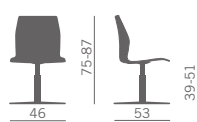

Girevole gas base tonda
acciaio cromata
Swivel, gaslift, chromed steel
round base

Sedia girevole c/tavoletta
scrittoio ruotabile a 360°
Swivel chair w/360°
rotating writing tablet